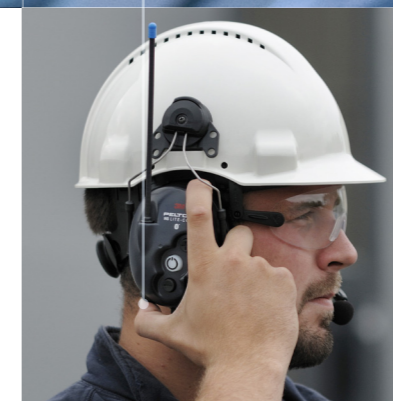

The sound of your choice

So whether you prefer to listen to your favourite music, have a phone conversation or simply enjoy the silence. Leave the everyday noise pollution outside, and listen to the sound of your choice!