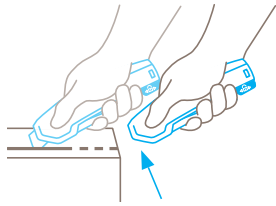

Blade change button
for simple and safe blade
change

Robust ergonomic handle
(incl. soft grip)
for the toughest challenges

15 mm cutting depth
for all common cutting
materials

Large smooth-running lever
for right and left handers

Short, 2-cutting edge blade
for heavy-duty use

Safety lock
for locking and
unlocking the lever

THE SAFER WAY TO CUT.

martor

MARTOR SAFETY KNIFE SECUPRO 625

SAFETY TECHNOLOGY

SECUPRO
= very high safety

Fully automatic blade retraction

The fully automatic blade retraction of the SECUPRO 625 guarantees a very high degree of safety from cut injuries. The blade withdraws into the handle immediately after leaving the material being cut. Even when the lever is still being squeezed.