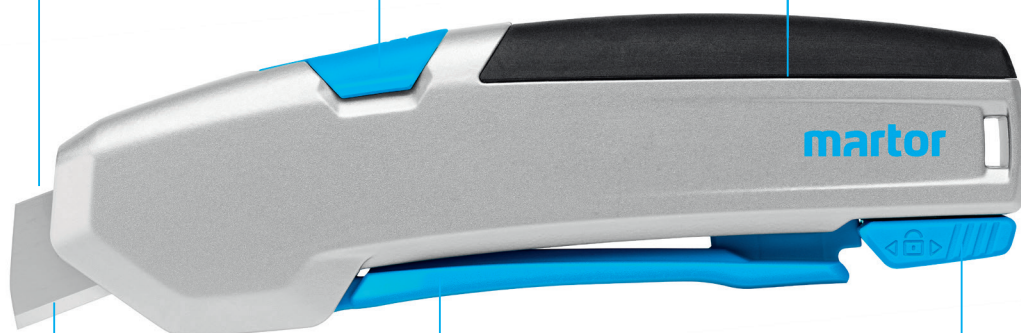

SAFETY KNIFE SECUPRO 625

ORDER NOW!

Order No.	625095.02
Knife size (L x W x H)	154 x 22 x 59 mm
Weight knife	151.0 g
Basic material	Aluminium
Variations	625001.02

VERY HIGH
SAFETY

Fully automatic blade retraction
for a very high user protection

Blade change button
for simple and safe blade
change

Robust ergonomic handle
(incl. soft grip)
for the toughest challenges

15 mm cutting depth
for all common cutting
materials

Large smooth-running lever
for right and left handers

Short, 2-cutting edge blade
for heavy-duty use

Safety lock
for locking and
unlocking the lever

THE SAFER WAY TO CUT.

martor

MARTOR SAFETY KNIFE SECUPRO 625

SAFETY TECHNOLOGY

SECUPRO
= very high safety

Fully automatic blade retraction

The fully automatic blade retraction of the SECUPRO 625 guarantees a very high degree of safety from cut injuries. The blade withdraws into the handle immediately after leaving the material being cut. Even when the lever is still being squeezed.